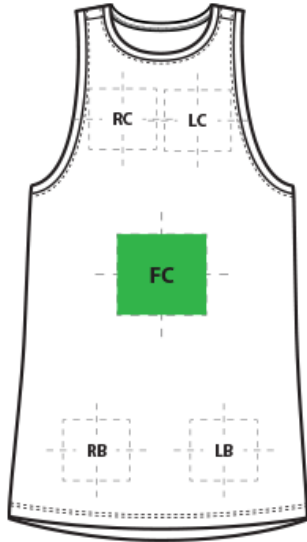

# DECORATION SPEC SHEET

~~LST402 Sport-Tek® women's PosiCharge® Tri-Blend~~  
~~Wicking Tank~~ and Sport Bra

FRONT DECORATION <del>DIMENSIONS</del>			
FC	Full Chest	<del>18"H x 12"W</del>	<del>Primary</del>
LB	Left Bottom	4"H x 4"W	
LC	Left Chest	3"H x 3"W	
RB	Right Bottom	4"H x 4"W	
RC	Right Chest	3"H x 3"W	

BACK DECORATION <del>DIMENSIONS</del>			
BA	Back	<del>18"H x 14"W</del>	
BB	Back Bottom	6"H x 4"W	
UB	Upper Back	3"H x 3"W	

Decoration area is dependent on garment size, decoration method and the equipment being used. Please consult your decorator or supplier.